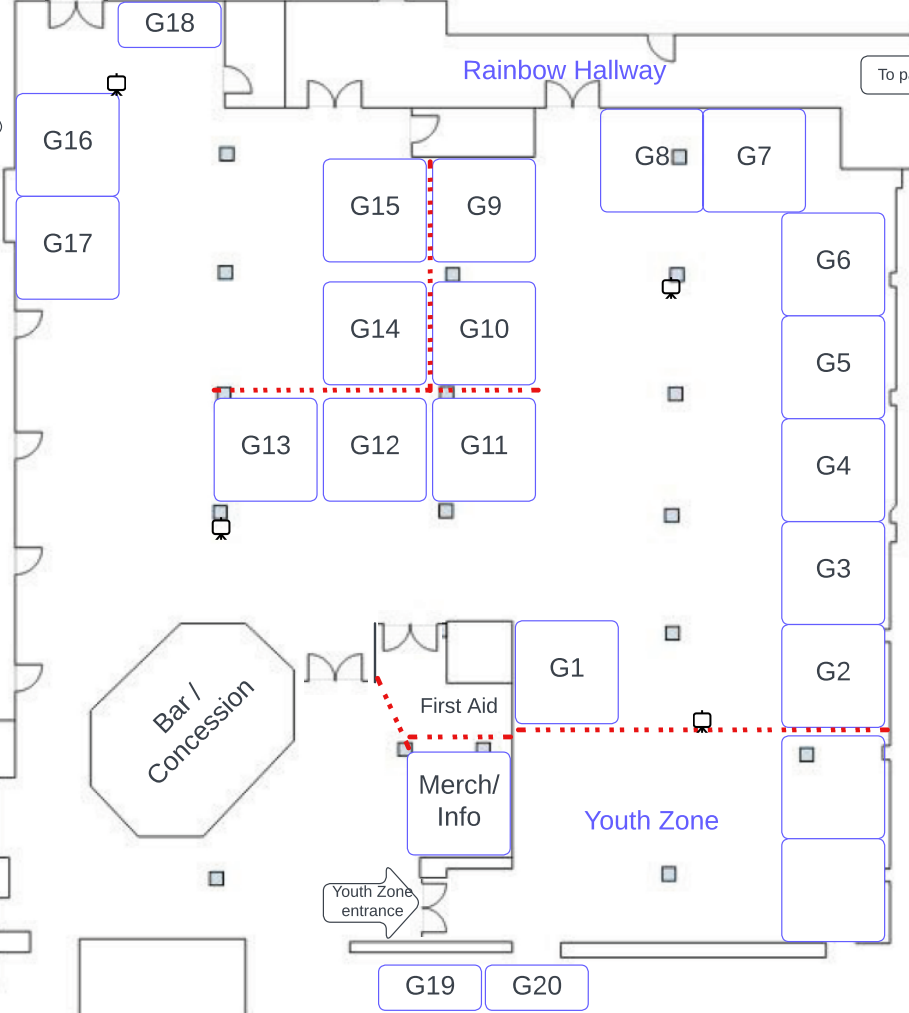

**September 4, 2022**  
**Load-in: 8 AM**  
**Event: 1 - 9 PM**  
**Load-out: 11 PM**

**Legend**

Pipes and drapes Low Height Dividers

Bike Racks

HistoryWalk

Cocktail Tables

**Non-Illustrated Areas**

**Green Room**  
 Group Dressing Room

**Dressing Rooms**

1. Pride HQ
2. TBD
3. TBD
4. TBD
5. TBD
6. TBD
7. TBD

**Veranda**

Babs photo series

**Lobby**

ATM  
 Directory / Map / Schedule  
 Step and Repeat  
 Greeter Station  
 HistoryWalk #1

**Mez Balcony**

### GARDEN ROOM A&B

Kitchen

Rainbow Hallway

COURTYARD

Bar / Concession

Youth Zone

Bathrooms

September 4, 2022  
Load-in: 8 AM  
Event: 1 - 9 PM  
Load-out: 11 PM

### PARKING LOT

 Performer/Exhibitor/Volunteer check-in