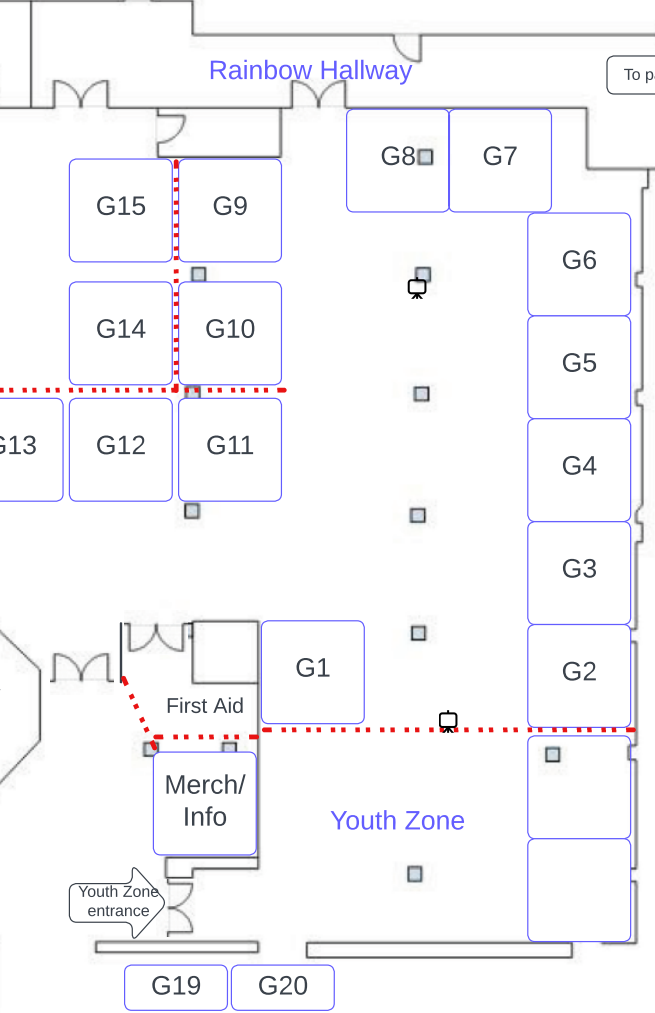

**Dressing Rooms**

1. Pride HQ
2. TBD
3. TBD
4. TBD
5. TBD
6. TBD
7. TBD

**Veranda**

Babs photo series

**Lobby**

ATM  
 Directory / Map / Schedule  
 Step and Repeat  
 Greeter Station  
 HistoryWalk #1

**Mez Balcony**

### GARDEN ROOM A&B

Kitchen

Rainbow Hallway

COURTYARD

Bar / Concession

Youth Zone

Bathrooms

September 4, 2022  
Load-in: 8 AM  
Event: 1 - 9 PM  
Load-out: 11 PM

### PARKING LOT

 Performer/Exhibitor/Volunteer check-in