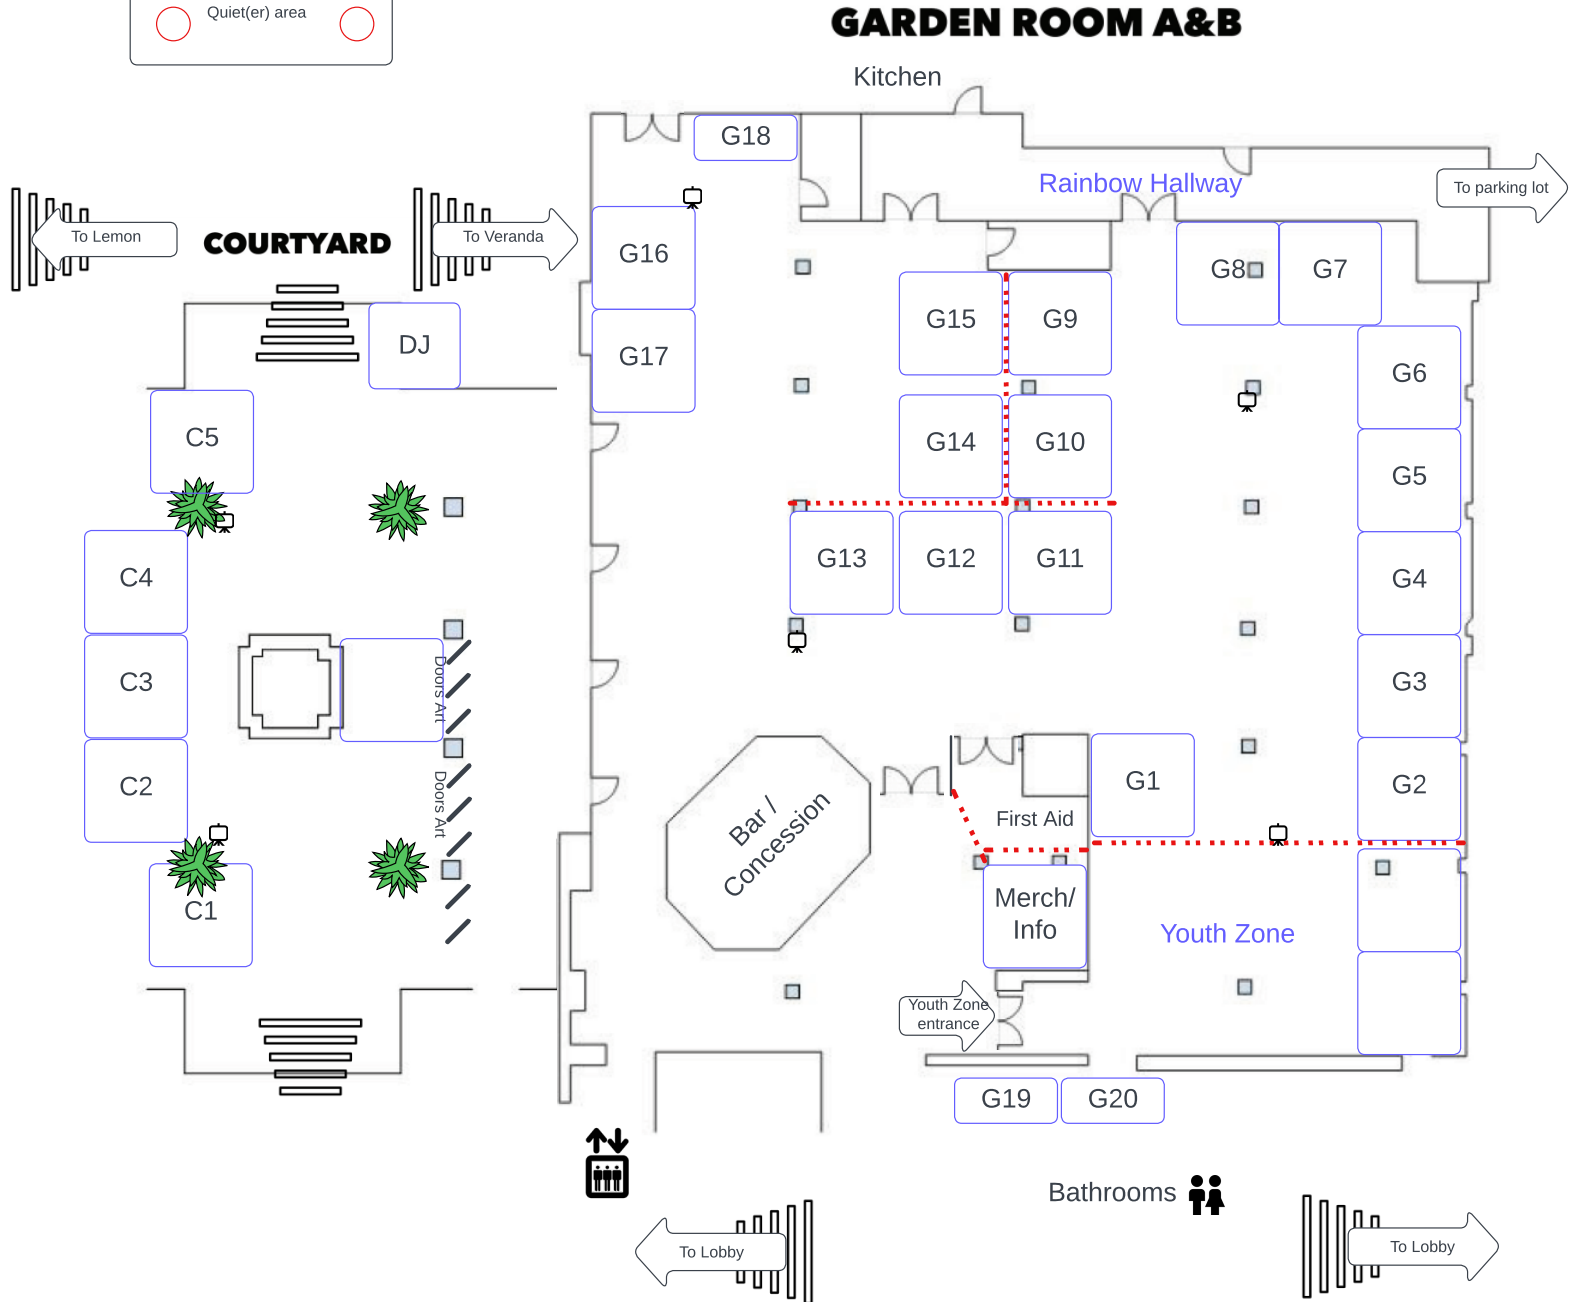

**September 4, 2022**  
**Load-in: 8 AM**  
**Event: 1 - 9 PM**  
**Load-out: 11 PM**

**Legend**

Pipes and drapes Low Height Dividers

Bike Racks

HistoryWalk

Cocktail Tables

**Non-Illustrated Areas**

**Green Room**  
 Group Dressing Room

**Dressing Rooms**

1. Pride HQ
2. TBD
3. TBD
4. TBD
5. TBD
6. TBD
7. TBD

**Veranda**

Babs photo series

**Lobby**

ATM  
 Directory / Map / Schedule  
 Step and Repeat  
 Greeter Station  
 HistoryWalk #1

**Mez Balcony**

### GARDEN ROOM A&B

Kitchen

Rainbow Hallway

COURTYARD

Bar / Concession

Youth Zone

Bathrooms

September 4, 2022  
Load-in: 8 AM  
Event: 1 - 9 PM  
Load-out: 11 PM