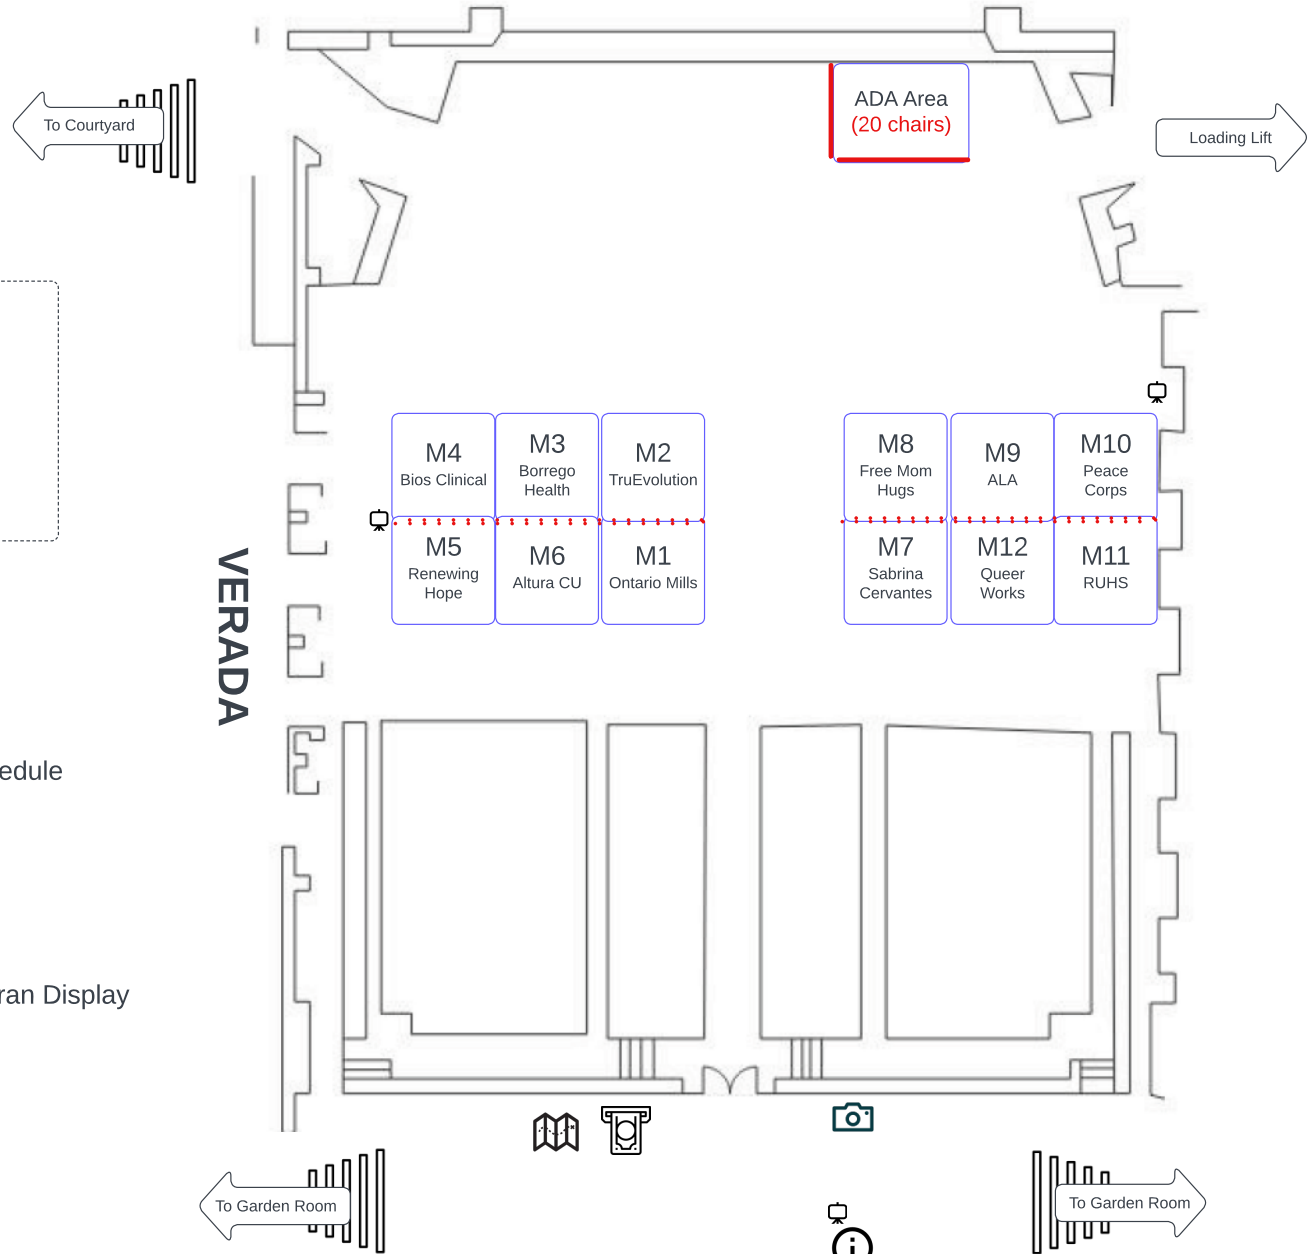

**September 4, 2022**  
**Load-in: 8 AM**  
**Event: 1 - 9 PM**  
**Load-out: 11 PM**

**Legend**

Pipes and drapes Low Height Dividers

Bike Racks

HistoryWalk

Cocktail Tables

**Non-Illustrated Areas**

**Green Room**  
 Group Dressing Room

**Dressing Rooms**

1. Pride HQ
2. TBD
3. TBD
4. TBD
5. TBD
6. TBD
7. TBD

**Veranda**

Babs photo series

**Lobby**

ATM  
 Directory / Map / Schedule  
 Step and Repeat  
 Greeter Station  
 HistoryWalk #1

**Mez Balcony**

TBD art showcase  
 American Flag / Veteran Display

**Mez**

Bar

**MUSIC HALL**

**LOBBY**

September 4, 2022  
Load-in: 8 AM  
Event: 1 - 9 PM  
Load-out: 11 PM

### GARDEN ROOM A&B

Kitchen

Rainbow Hallway

COURTYARD

Bar / Concession

Youth Zone

Bathrooms

September 4, 2022  
Load-in: 8 AM  
Event: 1 - 9 PM  
Load-out: 11 PM