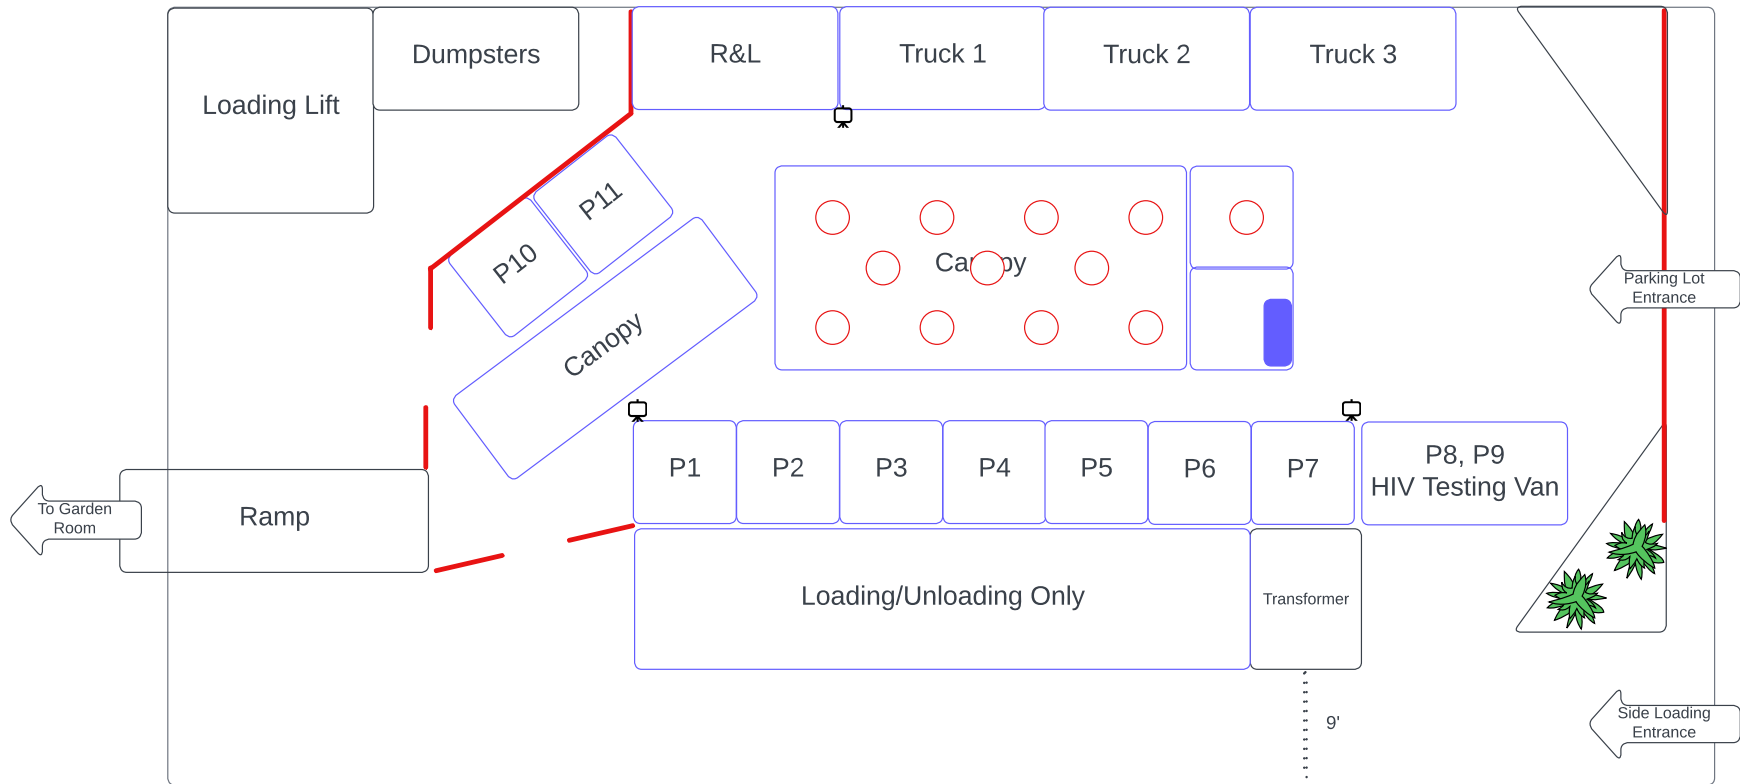

### GARDEN ROOM A&B

Kitchen

Rainbow Hallway

COURTYARD

Bar / Concession

Youth Zone

Bathrooms

September 4, 2022  
Load-in: 8 AM  
Event: 1 - 9 PM  
Load-out: 11 PM

### PARKING LOT

 Performer/Exhibitor/Volunteer check-in