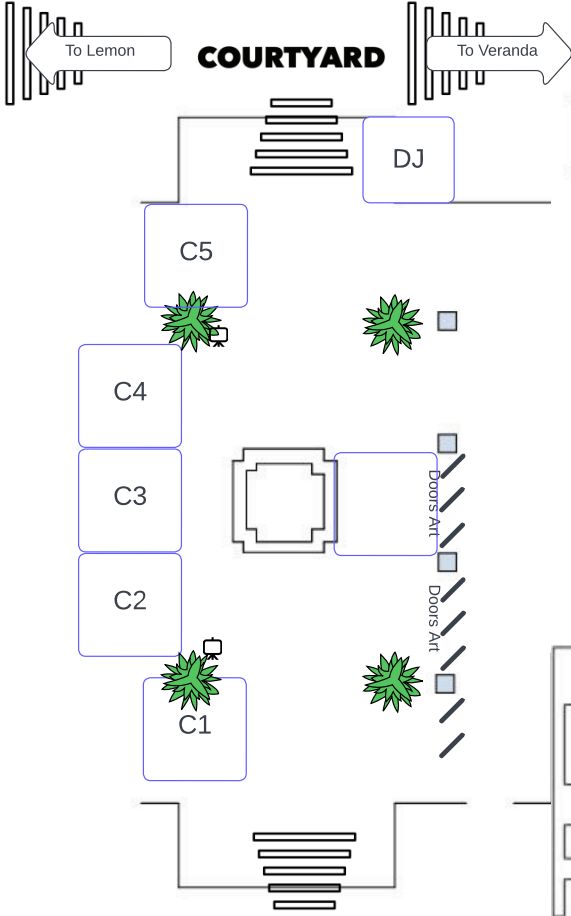

### GARDEN ROOM A&B

Kitchen

Rainbow Hallway

COURTYARD

Bar / Concession

Youth Zone

Bathrooms

September 4, 2022  
Load-in: 8 AM  
Event: 1 - 9 PM  
Load-out: 11 PM